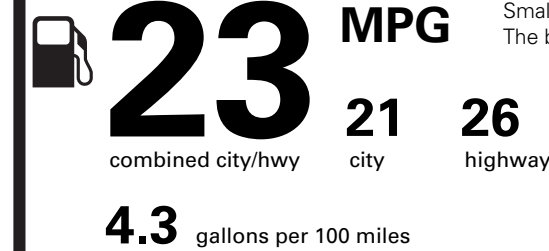

FUNCTIONAL

- CNCTD BLT-IN NAV(3-YR INC)
- CRUISE CONTROL
- ELECTRIC PWR ASST STEERING
- HILL START ASSIST
- INTELLIGENT ACCESS W/PUSH BUTTON START
- LANE-KEEPING SYSTEM
- LINCOLN CONNECT - 4G MODEM W/WIFI CAPABILITY
- REARVIEW CAMERA W/WASHER
- REMOTE START
- REVERSE SENSING SYSTEM
- SECURICODE™ KEYLESS KEYPAD
- SYNC@4 W/EVR & 13.2" SCRN
- UNIVERSAL GARAGE DOOR OPEN

SAFETY/SECURITY

- ADVANCETRAC WITH RSC
- AIRBAGS-DUAL-STAGE FRONT
- AIRBAGS-SIDE IMPACT/SAFETY CANOPY SIDE AIR CURTAINS
- AUTO HIGH BEAMS
- BLIND SPOT DETECTION W/CTA
- PERIMETER ALARM
- PERSONAL SAFETY SYSTEM™
- PRE-COLLISION ASSIST W/AEB
- SOS POST CRASH SYSTEM
- TIRE PRESSURE MONITOR SYS

WARRANTY

- 4YR/50K MILE WARRANTY
- 4YR/50K PICKUPDELIVERY SVC
- 6YR/70K MI POWERTRAIN WARR

INCLUDED ON THIS VEHICLE

EQUIPMENT GROUP 101A

- 18" PREM PAINTED ALUM WHEELS
- 245/60R18 A/S BSW TIRES

(MSRP)

2,065.00

OPTIONAL EQUIPMENT/OTHER

- 2021 MODEL YEAR
- ICED MOCHA 695.00
- .245/60R18 A/S BSW TIRES
- 50 STATE EMISSIONS NO CHARGE
- 18" MINI SPARE WHEEL W/TIRE 150.00
- ROOF RACK SIDE RAILS-SATIN 195.00

PRICE INFORMATION

BASE PRICE	$42,500.00
TOTAL OPTIONS/OTHER	3,105.00
TOTAL VEHICLE & OPTIONS/OTHER	45,605.00
DESTINATION & DELIVERY	1,095.00
TOTAL BEFORE DISCOUNTS	46,700.00
EQUIPMENT GROUP SAVINGS	- - 250.00

EPA DOT Fuel Economy and Environment

Gasoline Vehicle

Fuel Economy

Small SUVs range from 16 to 120 MPG. The best vehicle rates 141 MPGe.

You spend **$1,250**

more in fuel costs over 5 years compared to the average new vehicle.

Annual fuel cost **$1,750**